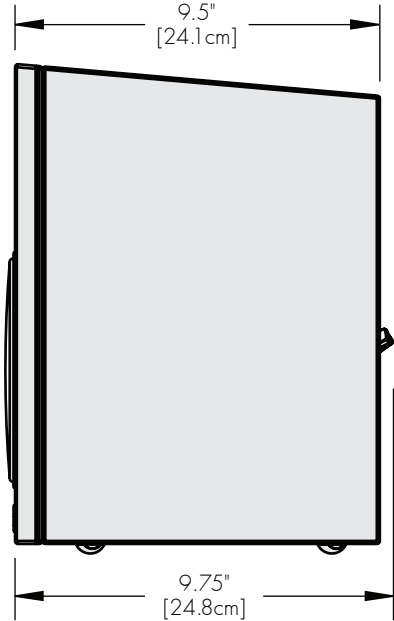

FRONT VIEW

SIDE VIEW

MOUNTING DIMENSIONS: (H) 12.5" [31.8cm] x (W) 7" [17.8cm] x (D) 9.75" [24.8cm]

WEIGHT: 14.5lbs (6.6kg) each