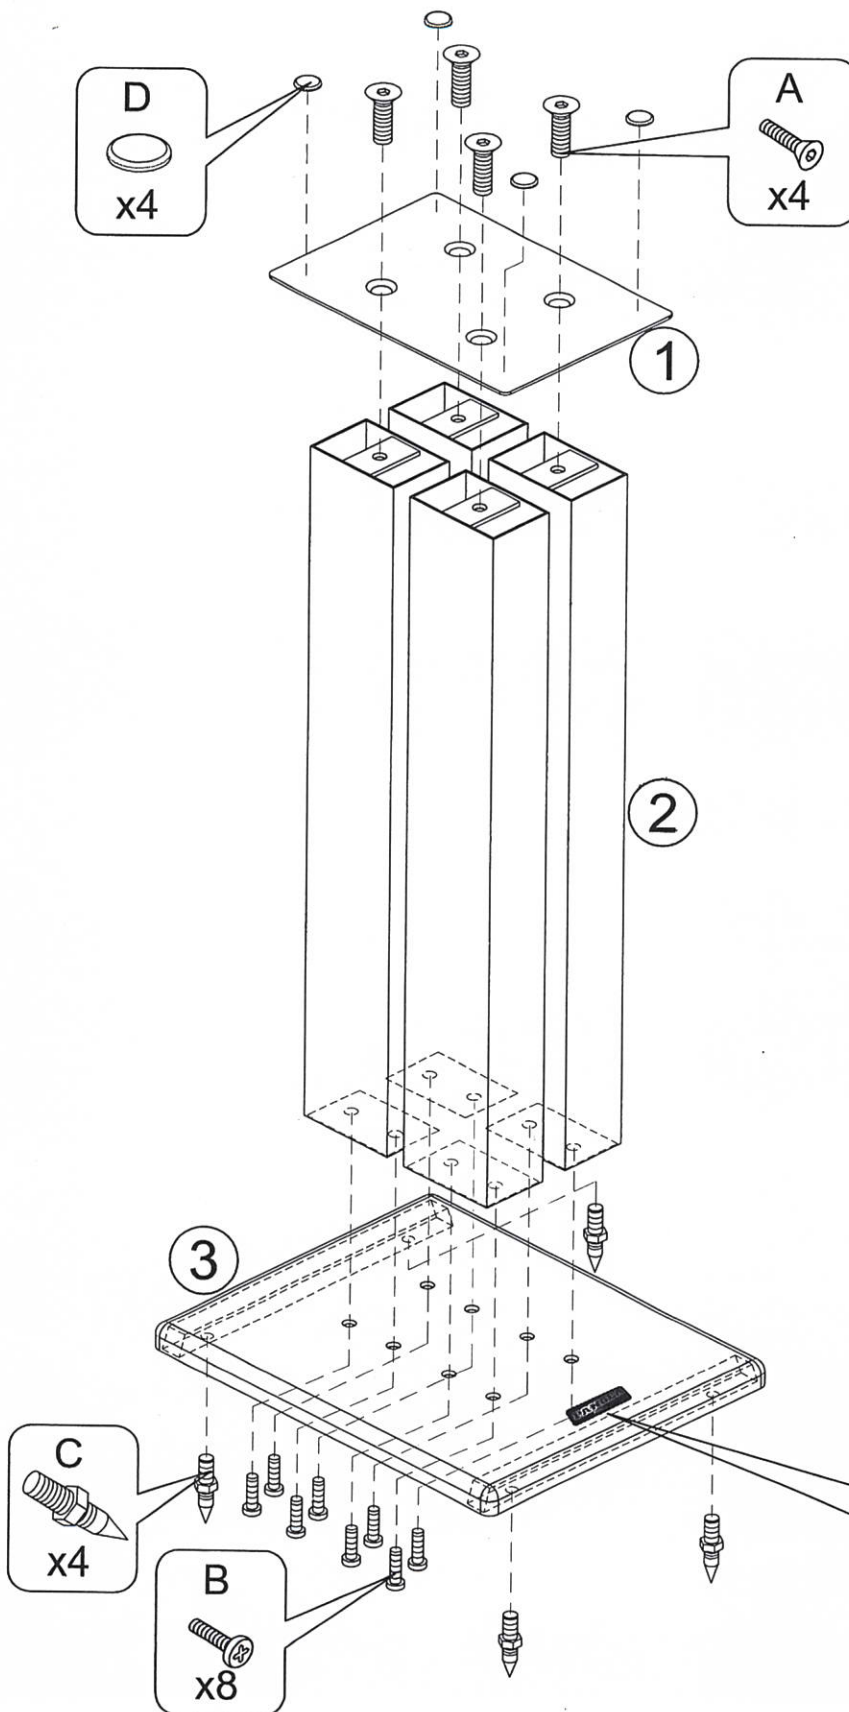

Pangea Audio DS-400 Series Speaker Stands

24" / 28" / 32" Inch Heights

NO.	DESCRIPTION	QTY
A	M6x18 	4x2
B	M8x25 	8x2
C	M8 	4x2
D	φ15x2 	4x2
E	M4 	1x2
F	45*15 	1x2
1		1x2
2		4x2
3		1x2