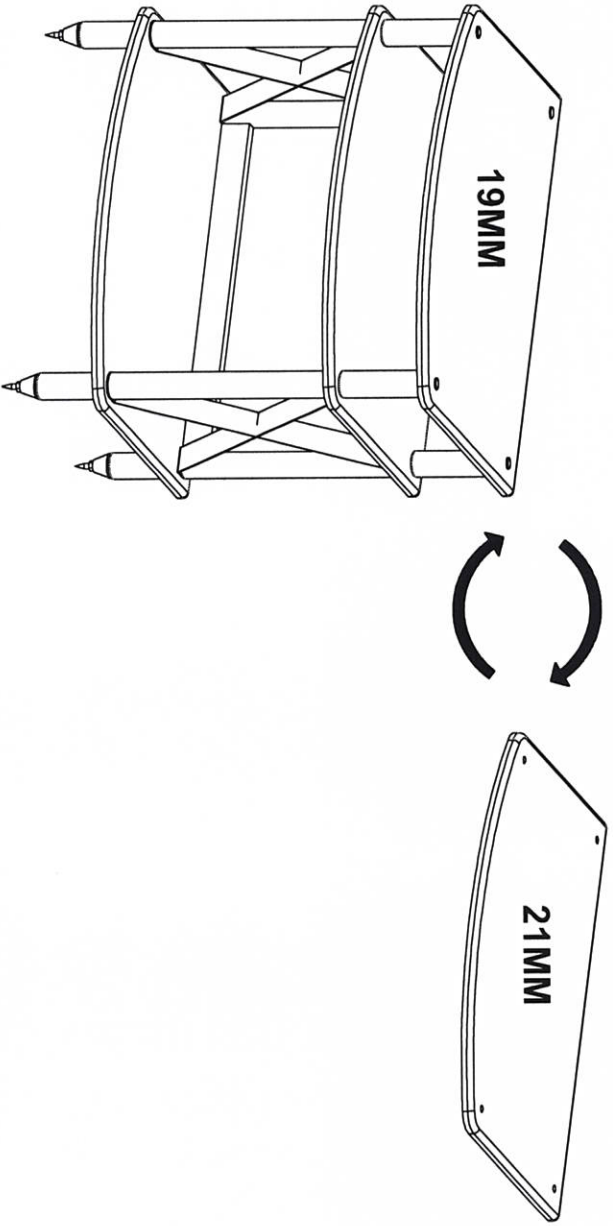

ADD ON RECORD SHELF

NO.	DESCRIPTION	QTY
	 21MM	1

The wood shelf can be replaced by 21MM.